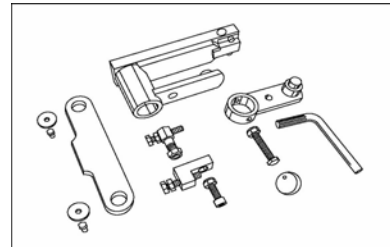

Replacement Parts Price List Underground Gate Opener

SUB300M
SUB300B
SUB300SS

SUB-180
SUB-110
SUB-100S

Order Number	Item Number	Item Description	Euro List
41FPUG1	041FPUG001	RELEASE KEY, (UGO/SUB)	€14.30
41FPUG3	041FPUG003	ITEM OBSOLETE/CONNECTION ARM W.SCREWS SUB-110 (UGO/SU	-
41FPUG4	041FPUG004	ITEM OBSOLETE/MOTOR ARM & SCREWS (UGO/SUB)	-
41FPUG6	041FPUG006	ITEM OBSOLETE/BALL (BEARING) (UGO/SUB)	-
41FPUG8	041FPUG008	LIMIT SWITCH SET SUB-110	€35.73
41FPUG9	041FPUG009	SMALL COVER WITH SCREWS	€6.60
41FPUG10	041FPUG010	SPROCKET MOTOR & SCREW SUB-180	€19.25
41FPUG11	041FPUG011	CHAIN & LOCK SUB-180	€15.66
41F96	041F0096	CAPACITOR 10yF 230 VOLT	€6.60
41ASWG-143	041ASWG-0143	KEY SWITCH FLUSH MOUNT	€42.90
41A600MSO100	041A600MSO100	MICROSWITCH (FOR KEY SWITCH)	€7.15

SUB-110

110° ARM
- BALL (006)
- RELEASE KEY (001)
- MOTOR ARM ASSY 110 (004)
- DOOR ARM 110 (SUB-110)
- CONNECTION ARM (003)
- LIMIT SWITCH SET (008)

SUB-180

180° ARM
- BALL
- RELEASE KEY (001)
- MOTOR ARM ASSY 180
- DOOR ARM 180
- CHAIN/LOCK (011)

SUB-110

SUB-110S

RETROFIT ARM
- WELDING DOOR ARM
- RAIL

SUB-180

SUB300M

-MOTOR
- CAPACITOR

SUB300B/SUB300SS

- BOX
- COVER/SCREWS
- SMALL COVER/SCREWS