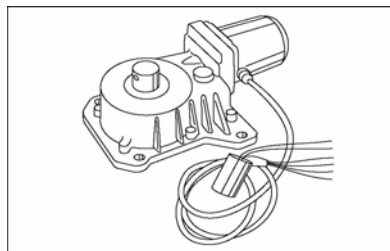

Replacement Parts Price List Underground Gate Opener

SUB300M
SUB300B
SUB300SS

SUB-180
SUB-110
SUB-100S

Order Number	Item Number	Item Description	Euro List
41FPUG1	041FPUG001	RELEASE KEY, (UGO/SUB)	€14.30
41FPUG3	041FPUG003	ITEM OBSOLETE/CONNECTION ARM W.SCREWS SUB-110 (UGO/SU	-
41FPUG4	041FPUG004	ITEM OBSOLETE/MOTOR ARM & SCREWS (UGO/SUB)	-
41FPUG6	041FPUG006	ITEM OBSOLETE/BALL (BEARING) (UGO/SUB)	-
41FPUG8	041FPUG008	LIMIT SWITCH SET SUB-110	€35.73
41FPUG9	041FPUG009	SMALL COVER WITH SCREWS	€6.60
41FPUG10	041FPUG010	SPROCKET MOTOR & SCREW SUB-180	€19.25
41FPUG11	041FPUG011	CHAIN & LOCK SUB-180	€15.66
41F96	041F0096	CAPACITOR 10yF 230 VOLT	€6.60
41ASWG-143	041ASWG-0143	KEY SWITCH FLUSH MOUNT	€42.90
41A600MSO100	041A600MSO100	MICROSWITCH (FOR KEY SWITCH)	€7.15

SUB-110

110° ARM
- BALL (006)
- RELEASE KEY (001)
- MOTOR ARM ASSY 110 (004)
- DOOR ARM 110 (SUB-110)
- CONNECTION ARM (003)
- LIMIT SWITCH SET (008)

SUB-180

180° ARM
- BALL
- RELEASE KEY (001)
- MOTOR ARM ASSY 180
- DOOR ARM 180
- CHAIN/LOCK (011)

SUB-110

SUB-110S

RETROFIT ARM
- WELDING DOOR ARM
- RAIL

SUB-180

SUB300M

-MOTOR
- CAPACITOR

SUB300B/SUB300SS

- BOX
- COVER/SCREWS
- SMALL COVER/SCREWS