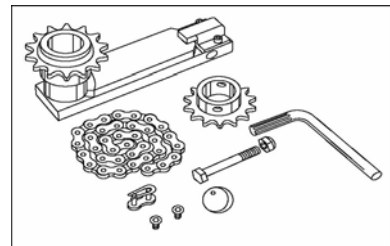

Replacement Parts Price List Underground Gate Opener

SUB300M
SUB300B
SUB300SS

SUB-180
SUB-110
SUB-100S

Order Number	Item Number	Item Description	Euro List
41FPUG1	041FPUG001	RELEASE KEY, (UGO/SUB)	€14.30
41FPUG3	041FPUG003	ITEM OBSOLETE/CONNECTION ARM W.SCREWS SUB-110 (UGO/SU	-
41FPUG4	041FPUG004	ITEM OBSOLETE/MOTOR ARM & SCREWS (UGO/SUB)	-
41FPUG6	041FPUG006	ITEM OBSOLETE/BALL (BEARING) (UGO/SUB)	-
41FPUG8	041FPUG008	LIMIT SWITCH SET SUB-110	€35.73
41FPUG9	041FPUG009	SMALL COVER WITH SCREWS	€6.60
41FPUG10	041FPUG010	SPROCKET MOTOR & SCREW SUB-180	€19.25
41FPUG11	041FPUG011	CHAIN & LOCK SUB-180	€15.66
41F96	041F0096	CAPACITOR 10yF 230 VOLT	€6.60
41ASWG-143	041ASWG-0143	KEY SWITCH FLUSH MOUNT	€42.90
41A600MSO100	041A600MSO100	MICROSWITCH (FOR KEY SWITCH)	€7.15

SUB-110

110° ARM
- BALL (006)
- RELEASE KEY (001)
- MOTOR ARM ASSY 110 (004)
- DOOR ARM 110 (SUB-110)
- CONNECTION ARM (003)
- LIMIT SWITCH SET (008)

SUB-180

180° ARM
- BALL
- RELEASE KEY (001)
- MOTOR ARM ASSY 180
- DOOR ARM 180
- CHAIN/LOCK (011)

SUB-110

SUB-110S

RETROFIT ARM
- WELDING DOOR ARM
- RAIL

SUB-180

SUB300M

-MOTOR
- CAPACITOR

SUB300B/SUB300SS

- BOX
- COVER/SCREWS
- SMALL COVER/SCREWS